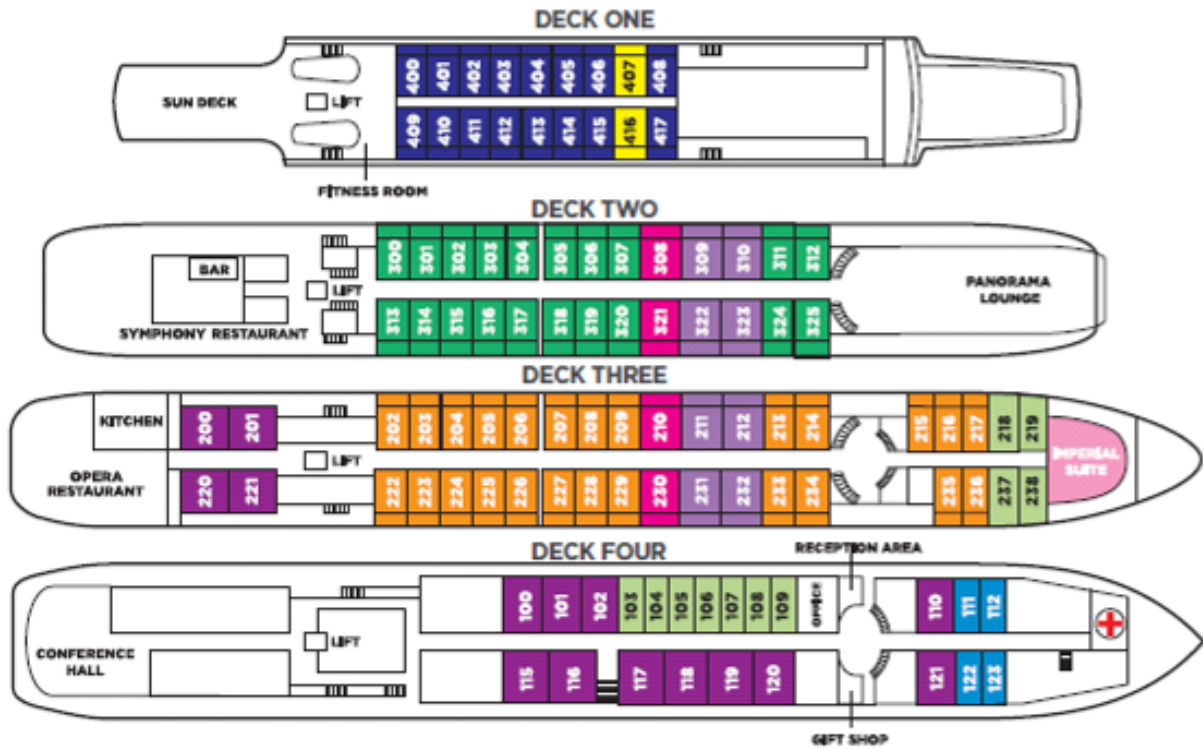

Deck Plan

Cat. IS	Deck Three Imperial Suite - 432 sq. ft.
Cat. MS	Deck Two & Three Mariinsky Suites - 320 sq. ft.
Cat. BS	Deck Two & Three Bolshoi Suites - 280 sq. ft.
Cat. HS	Deck One Hermitage Suites - 270 sq. ft.
Cat. A	Deck One Deluxe with Balcony - 230 sq. ft.
Cat. B	Deck Two Deluxe with Balcony - 238 sq. ft.
Cat. C	Deck Three Deluxe with Balcony - 238 sq. ft.
Cat. D	Deck Three & Four Superior with Two Windows - 205 sq. ft.
Cat. E	Deck Three & Four Standard with Window - 135 sq. ft.
Cat. F	Deck Four Standard with Window - 110 sq. ft.