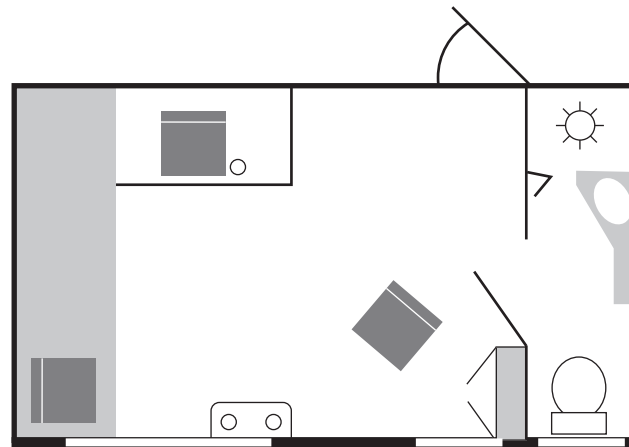

DANUBE EXPRESS

DELUXE SLEEPING CAR

Night-time use

Day-time use

- 5 x 2-bed compartments
- All with en-suite shower/WC
- Air-conditioned
- Compartment 397 x 195cm (83 sq.ft.)
- Shower room 77 x 195cm
- Beds 185 x 80cm