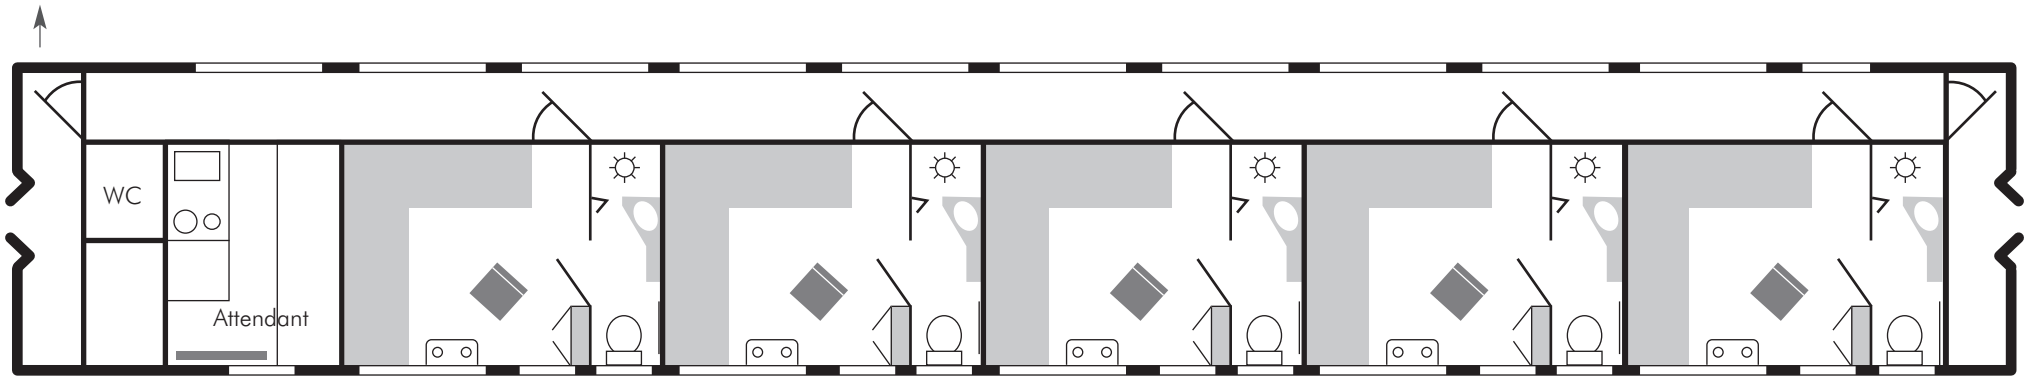

DANUBE EXPRESS

DELUXE SLEEPING CAR

Night-time use

Day-time use

- 5 x 2-bed compartments
- All with en-suite shower/WC
- Air-conditioned
- Compartment 397 x 195cm (83 sq.ft.)
- Shower room 77 x 195cm
- Beds 185 x 80cm