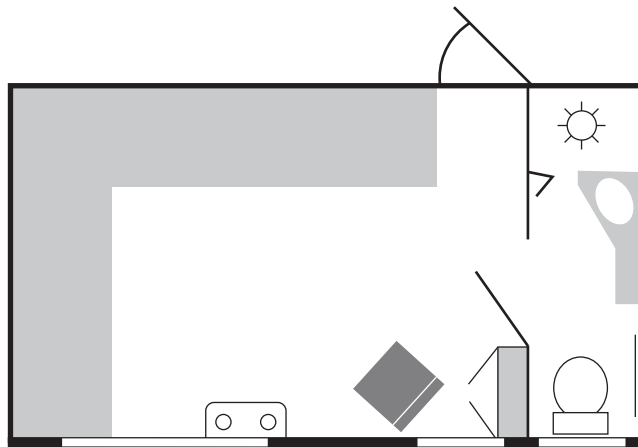

DANUBE EXPRESS

DELUXE SLEEPING CAR

Night-time use

Day-time use

- 5 x 2-bed compartments
- All with en-suite shower/WC
- Air-conditioned
- Compartment 397 x 195cm (83 sq.ft.)
- Shower room 77 x 195cm
- Beds 185 x 80cm