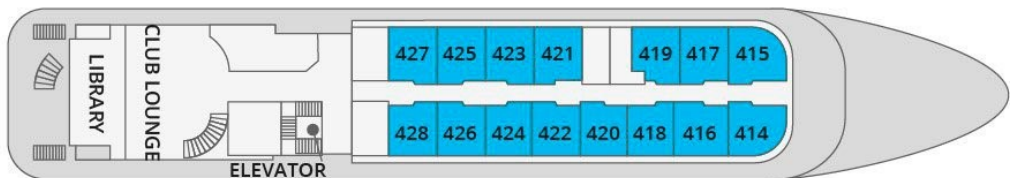

DECK PLAN M/V SEA SPIRIT

- Owner's
- Premium
- Deluxe
- Superior
- Classic
- Triple
- Main Deck

Length:	90.6 meters (297 ft.)
Beam:	15.3 meters (50 ft.)
Speed:	15 knots
Passengers:	114
Crew:	72

- SUN DECK —
- SPORTS DECK —
- CLUB DECK —
- OCEAN DECK —
- MAIN DECK —

SUN DECK

SPORTS DECK

CLUB DECK

OCEAN DECK

MAIN DECK