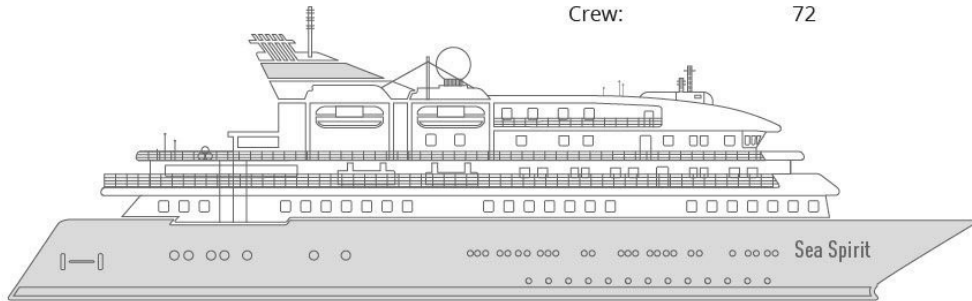

# DECK PLAN M/V SEA SPIRIT

- Owner's
- Premium
- Deluxe
- Superior
- Classic
- Triple
- Main Deck

Length:	90.6 meters (297 ft.)
Beam:	15.3 meters (50 ft.)
Speed:	15 knots
Passengers:	114
Crew:	72

- SUN DECK —
- SPORTS DECK —
- CLUB DECK —
- OCEAN DECK —
- MAIN DECK —

## SUN DECK

## OCEAN DECK

## MAIN DECK