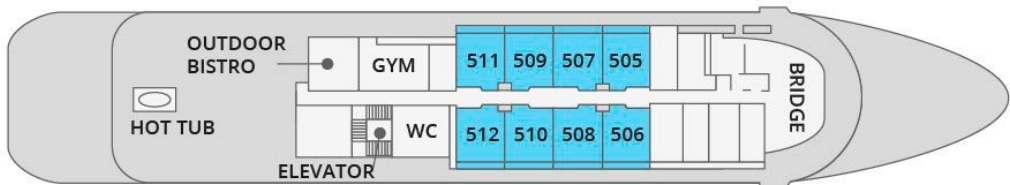

SPORTS DECK