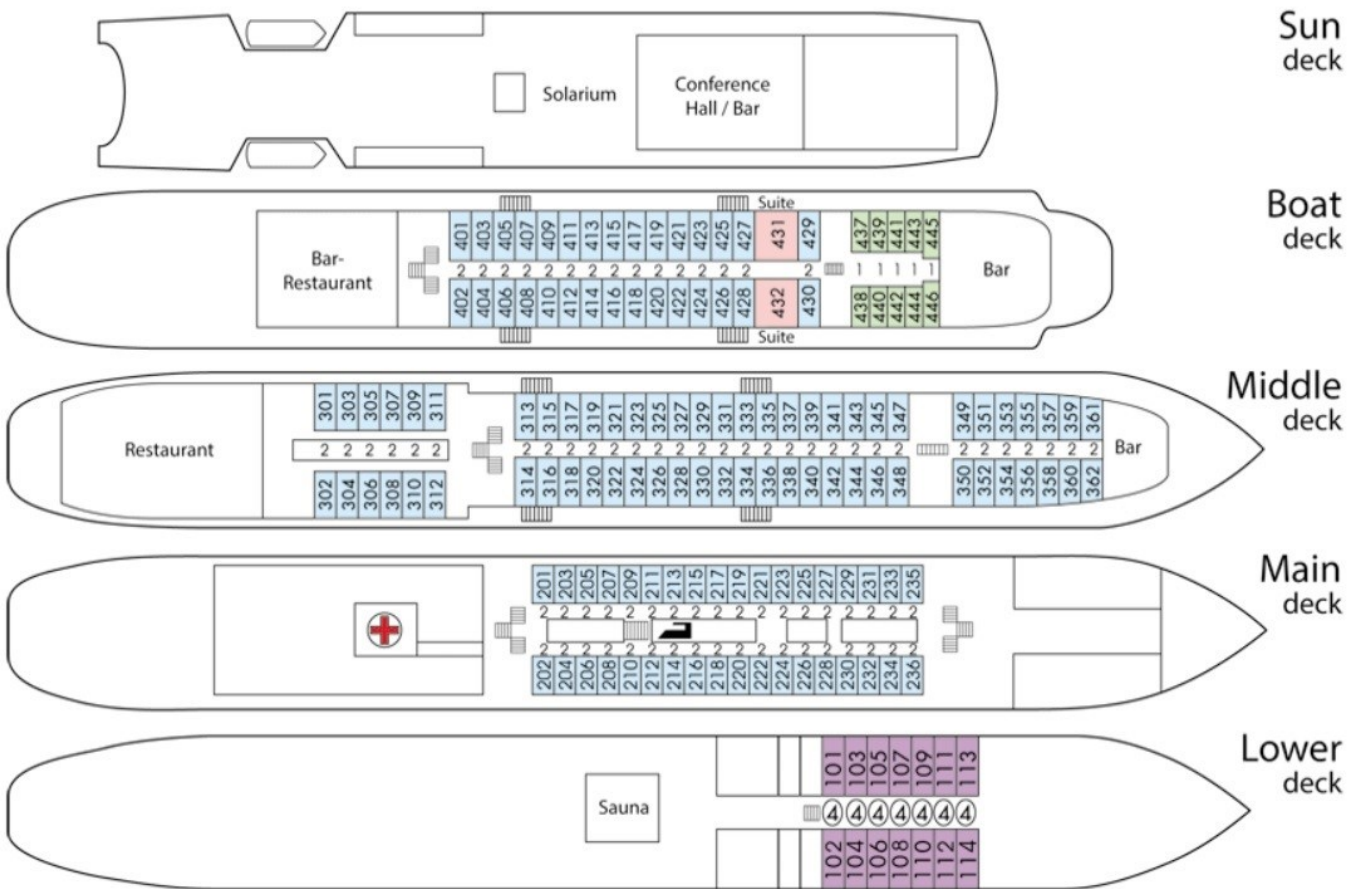

Motorship "Zosima Shashkov"

type 302

Figures on the scheme stand for number of places in a cabin. The figure in the circle is the number of places in a cabin where there is one bed above the other.