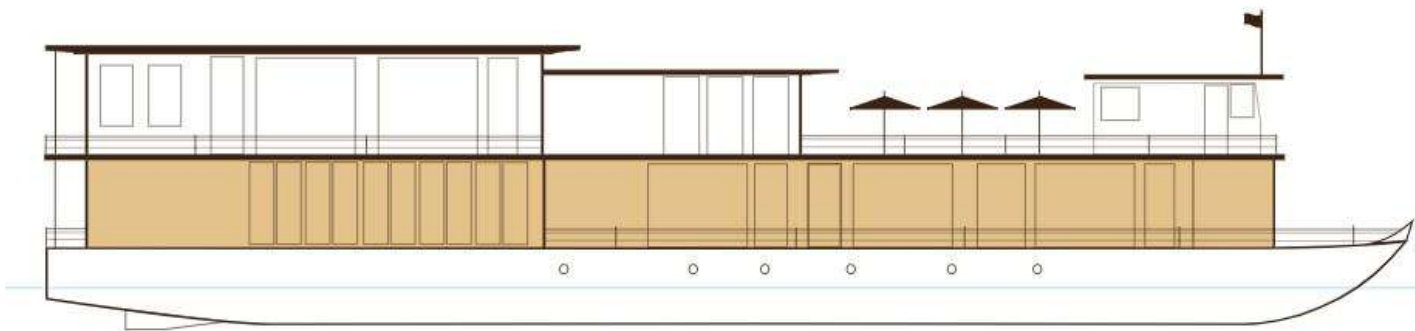

TERRACE DECK

ANOUVONG

— A HERITAGE LINE COLLECTION —

TECHNICAL FIGURES

Launch: August 2023

L/W/H: 48m/9m/8m

Draft: 1,0 m

Gross Tonnage: 1.000 tons

- ① Two Single Spa Rooms (convertible to couple)
- ② Reflexology
- 🌸 Deluxe Executive Staterooms
- ③ Café Bar & Lounge
- ④ Terrace Deck with Loungers
- ⑤ Wheel House

MAIN DECK

ANOUVONG

— A HERITAGE LINE COLLECTION —

TECHNICAL FIGURES

Launch: August 2023

L/W/H: 48m/gm/8m

Draft: 1,0 m

Gross Tonnage: 1.000 tons

Electricity: 220 Volts

Speed: 8 knots

SAFETY