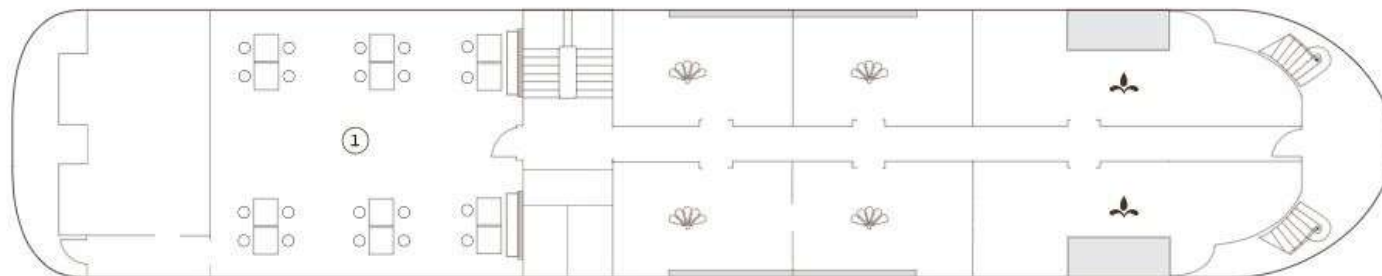

- ① Two Single Spa Rooms (convertible to couple)
- ② Reflexology
- 🌸 Deluxe Executive Staterooms
- ③ Café Bar & Lounge
- ④ Terrace Deck with Loungers
- ⑤ Wheel House

MAIN DECK

ANOUVONG

— A HERITAGE LINE COLLECTION —

TECHNICAL FIGURES

Launch: August 2023

L/W/H: 48m/gm/8m

Draft: 1,0 m

Gross Tonnage: 1.000 tons

Electricity: 220 Volts

Speed: 8 knots

SAFETY