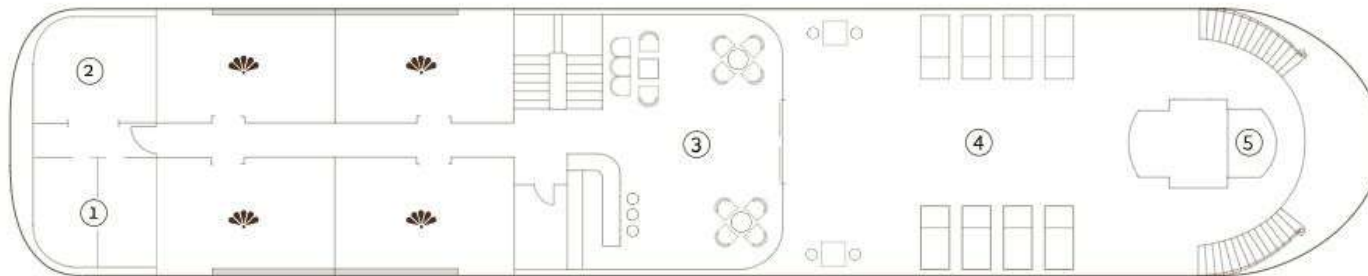

TERRACE DECK

ANOUVONG

— A HERITAGE LINE COLLECTION —

TECHNICAL FIGURES

Launch: August 2023

L/W/H: 48m/9m/8m

Draft: 1,0 m

Gross Tonnage: 1.000 tons

- ① Two Single Spa Rooms (convertible to couple)
- ② Reflexology
- 🌸 Deluxe Executive Staterooms
- ③ Café Bar & Lounge
- ④ Terrace Deck with Loungers
- ⑤ Wheel House

MAIN DECK

ANOUVONG

— A HERITAGE LINE COLLECTION —

TECHNICAL FIGURES

Launch: August 2023

L/W/H: 48m/gm/8m

Draft: 1,0 m

Gross Tonnage: 1.000 tons

Electricity: 220 Volts

Speed: 8 knots

SAFETY